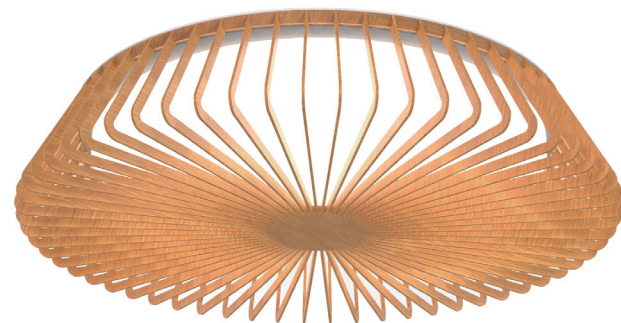

HIMALAYA

Plafón-Ceiling lamp

7963 Blanco-White
LED 80W 2700K-5000K 3500lm

7964 Madera-Wood
LED 80W 2700K-5000K 3500lm

7965 Negro-Black
LED 80W 2700K-5000K 3500lm

R00129

PC/Acrílico-PC/Acrylic 220-240V~50/60Hz CRI>80

HIMALAYA

Plafón-Ceiling lamp

7966 Blanco-White
LED 56W 2700K-5000K 2500lm

7967 Madera-Wood
LED 56W 2700K-5000K 2500lm

7968 Negro-Black
LED 56W 2700K-5000K 2500lm

R00129

PC/Acrílico-PC/Acrylic 220-240V~ 50/60Hz CRI> 80