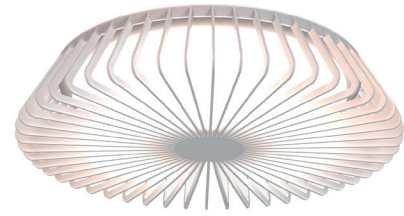

HIMALAYA

Plafón-Ceiling lamp

7963 Blanco-White
LED 80W 2700K-5000K 3500lm

7964 Madera-Wood
LED 80W 2700K-5000K 3500lm

7965 Negro-Black
LED 80W 2700K-5000K 3500lm

R00129

PC/Acrílico-PC/Acrylic 220-240V~50/60Hz CRI>80

HIMALAYA

Plafón-Ceiling lamp

7966 Blanco-White
LED 56W 2700K-5000K 2500lm

7967 Madera-Wood
LED 56W 2700K-5000K 2500lm

7968 Negro-Black
LED 56W 2700K-5000K 2500lm

R00129

PC/Acrílico-PC/Acrylic 220-240V~ 50/60Hz CRI> 80