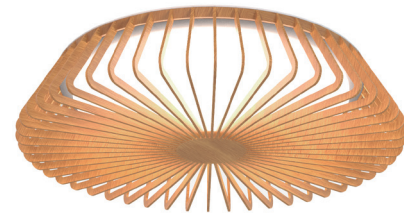

HIMALAYA

Plafón-Ceiling lamp

7963 Blanco-White
LED 80W 2700K-5000K 3500lm

7964 Madera-Wood
LED 80W 2700K-5000K 3500lm

7965 Negro-Black
LED 80W 2700K-5000K 3500lm

R00129

PC/Acrílico-PC/Acrylic 220-240V~50/60Hz CRI>80

HIMALAYA

Plafón-Ceiling lamp

7966 Blanco-White
LED 56W 2700K-5000K 2500lm

7967 Madera-Wood
LED 56W 2700K-5000K 2500lm

7968 Negro-Black
LED 56W 2700K-5000K 2500lm

R00129

PC/Acrílico-PC/Acrylic 220-240V~ 50/60Hz CRI> 80