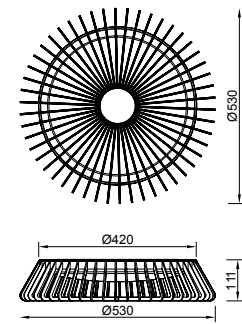

HIMALAYA

Plafón-Ceiling lamp

7966 Blanco-White
LED 56W 2700K-5000K 2500lm

7967 Madera-Wood
LED 56W 2700K-5000K 2500lm

7968 Negro-Black
LED 56W 2700K-5000K 2500lm

R00129

PC/Acrílico-PC/Acrylic 220-240V~ 50/60Hz CRI> 80