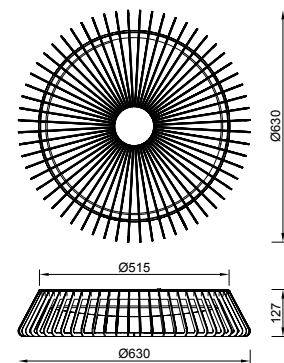

HIMALAYA

Plafón-Ceiling lamp

7963 Blanco-White
LED 80W 2700K-5000K 3500lm

7964 Madera-Wood
LED 80W 2700K-5000K 3500lm

7965 Negro-Black
LED 80W 2700K-5000K 3500lm

R00129

PC/Acrílico-PC/Acrylic 220-240V~50/60Hz CRI>80