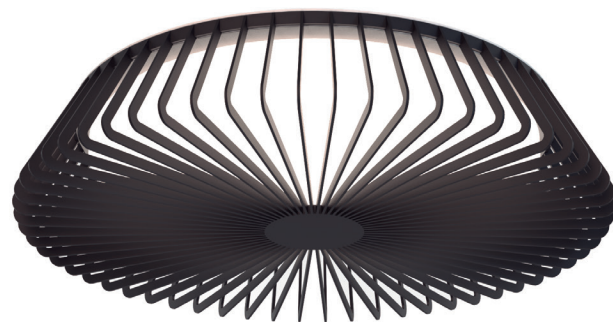

HIMALAYA

Plafón-Ceiling lamp

7963 Blanco-White
LED 80W 2700K-5000K 3500lm

7964 Madera-Wood
LED 80W 2700K-5000K 3500lm

7965 Negro-Black
LED 80W 2700K-5000K 3500lm

R00129

PC/Acrílico-PC/Acrylic 220-240V~50/60Hz CRI>80

HIMALAYA

Plafón-Ceiling lamp

7966 Blanco-White
LED 56W 2700K-5000K 2500lm

7967 Madera-Wood
LED 56W 2700K-5000K 2500lm

7968 Negro-Black
LED 56W 2700K-5000K 2500lm

R00129

PC/Acrílico-PC/Acrylic 220-240V~ 50/60Hz CRI> 80