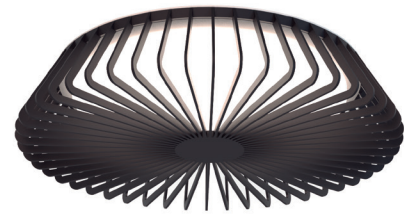

HIMALAYA

Plafón-Ceiling lamp

7963 Blanco-White
LED 80W 2700K-5000K 3500lm

7964 Madera-Wood
LED 80W 2700K-5000K 3500lm

7965 Negro-Black
LED 80W 2700K-5000K 3500lm

R00129

PC/Acrílico-PC/Acrylic 220-240V~50/60Hz CRI>80

HIMALAYA

Plafón-Ceiling lamp

7966 Blanco-White
LED 56W 2700K-5000K 2500lm

7967 Madera-Wood
LED 56W 2700K-5000K 2500lm

7968 Negro-Black
LED 56W 2700K-5000K 2500lm

R00129

PC/Acrílico-PC/Acrylic 220-240V~ 50/60Hz CRI> 80