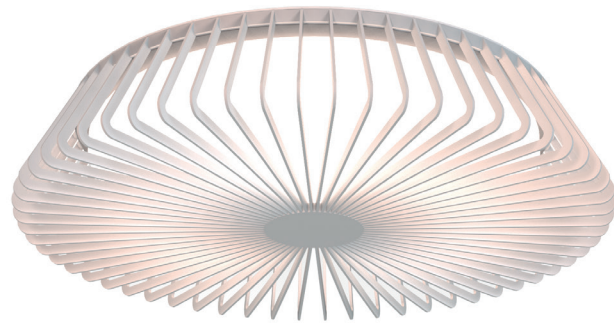

HIMALAYA

Plafón-Ceiling lamp

7963 Blanco-White
LED 80W 2700K-5000K 3500lm

7964 Madera-Wood
LED 80W 2700K-5000K 3500lm

7965 Negro-Black
LED 80W 2700K-5000K 3500lm

R00129

PC/Acrílico-PC/Acrylic 220-240V~50/60Hz CRI>80

HIMALAYA

Plafón-Ceiling lamp

7966 Blanco-White
LED 56W 2700K-5000K 2500lm

7967 Madera-Wood
LED 56W 2700K-5000K 2500lm

7968 Negro-Black
LED 56W 2700K-5000K 2500lm

R00129

PC/Acrílico-PC/Acrylic 220-240V~ 50/60Hz CRI> 80