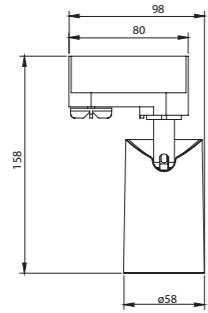

REFERENCE	BULB NOT INCLUDED	FINISH
6717	1L x GU10	Blanco-White
6718	1L x GU10	Negro-Black
máx. 10W LED (No incl) 100-240V~ 50/60Hz Aluminio-Aluminium