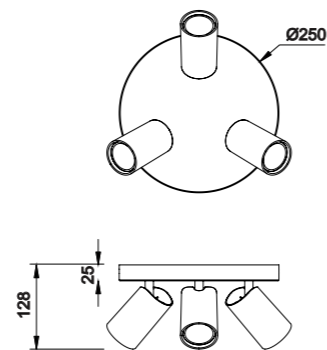

REFERENCE	BULB (No incl)	FINISH
7961	3L x GU10	Blanco mate-Matt white
7962	3L x GU10	Negro mate-Matt black

máx. 10W LED (No incl) 100-240V-50/60Hz Aluminio-Aluminium

Bombillas recomendadas-Suggested bulbs

K	Wat LED	Reference
3000K	6W	R09196
4000K	6W	R09214
5000K	6W	R09197