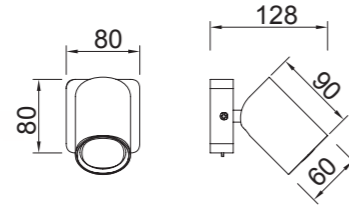

ErP COMPLIANT

RoHS compliant

REFERENCE	BULB (No incl)	FINISH	
6283	1L x GU10	Blanco mate-Matt white	Sin interruptor No switch
6713	1L x GU10	Negro mate-Matt black	Sin interruptor No switch
NEW 8490	1L x GU10	Oro-Gold	Sin interruptor No switch
6284	1L x GU10	Blanco mate-Matt white	Con interruptor With switch
6714	1L x GU10	Negro mate-Matt black	Con interruptor With switch
máx. 10W LED (No incl)		100-240V - 50/60Hz Aluminio-Aluminium