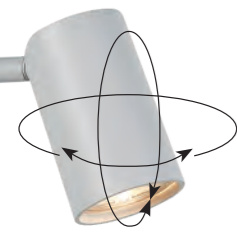

REFERENCE	BULB (No incl)	FINISH
7520	1L x GU10	Blanco arena-Sand white
7521	1L x GU10	Blanco arena-Sand white
7515	1L x GU10	Negro mate-Matt black
7516	1L x GU10	Negro mate-Matt black
máx. 10W LED (No incl) 100-240V~50/60Hz Aluminio-Aluminium		

Bombillas recomendadas-Suggested bulbs

K	Wat LED	Reference
3000K	6W	R09196
4000K	6W	R09214
5000K	6W	R09197