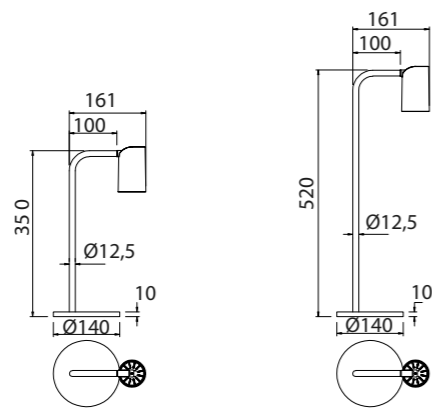

REFERENCE	BULB (No incl)	FINISH	SIZE
8491	1L x GU10	Oro+Negro-Gold+Black	350 mm
8492	1L x GU10	Oro+Negro-Gold+Black	520 mm

máx. 10W LED (No incl) 100-240V~50/60Hz Aluminio-Aluminium

Bombillas recomendadas-Suggested bulbs