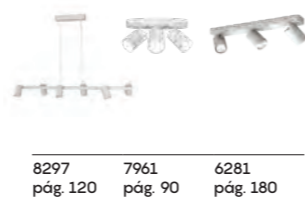

REFERENCE	BULB (No incl)	FINISH
7522	1L x GU10	Blanco arena-Sand white
7517	1L x GU10	Negro mate-Matt black
New 8493	1L x GU10	Oro+Negro-Gold+Black
máx. 10W LED (No incl)		100-240V ~50/60Hz Aluminio-Aluminium

Bombillas recomendadas-Suggested bulbs

K	Wat LED	Reference
3000K	6W	R09196
4000K	6W	R09214
5000K	6W	R09197