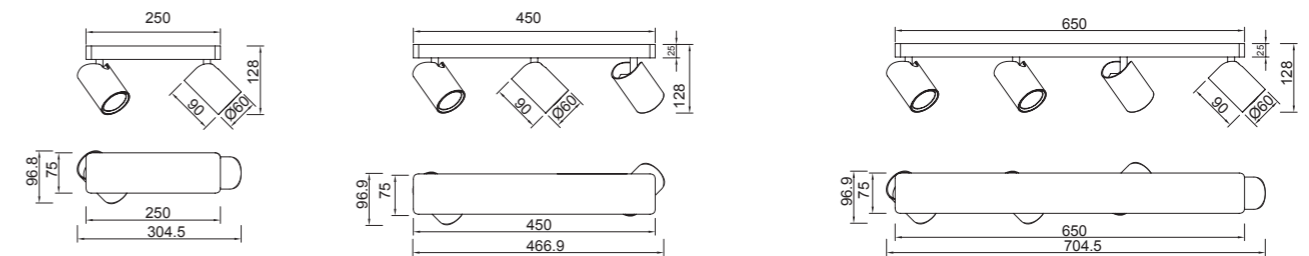

REFERENCE	BULB (No incl)	FINISH
6283	1L x GU10	Blanco mate-Matt white
6713	1L x GU10	Negro mate-Matt black
New 8490	1L x GU10	Oro-Gold
6282	2L x GU10	Blanco mate-Matt white
6712	2L x GU10	Negro mate-Matt black
New 8489	2L x GU10	Oro-Gold
6281	3L x GU10	Blanco mate-Matt white
6711	3L x GU10	Negro mate-Matt black
New 8488	3L x GU10	Oro-Gold
6280	4L x GU10	Blanco mate-Matt white
6710	4L x GU10	Negro mate-Matt black
New 8487	4L x GU10	Oro-Gold
máx. 10W LED (No incl) 100-240V~50/60Hz Aluminio-Aluminium