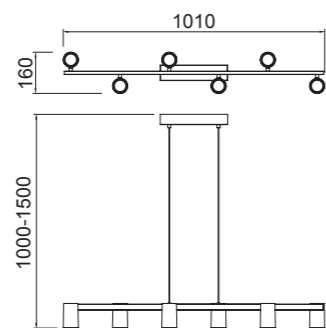

REFERENCE	BULB (No incl)	FINISH
8297	6L x GU10	Blanco mate-Matt white
8298	6L x GU10	Negro mate-Matt black
8486	6L x GU10	Oro+Negro-Gold+Black
	máx. 10W LED (No incl)	100-240V-50/60Hz Aluminio-Aluminium