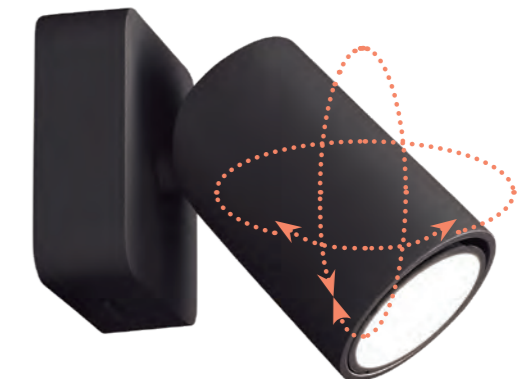

ErP COMPLIANT

RoHS compliant

REFERENCE	BULB (No incl)	FINISH	
6283	1L x GU10	Blanco mate-Matt white	Sin interruptor No switch
6713	1L x GU10	Negro mate-Matt black	Sin interruptor No switch
NEW 8490	1L x GU10	Oro-Gold	Sin interruptor No switch
6284	1L x GU10	Blanco mate-Matt white	Con interruptor With switch
6714	1L x GU10	Negro mate-Matt black	Con interruptor With switch
máx. 10W LED (No incl)		100-240V - 50/60Hz Aluminio-Aluminium	

Bombillas recomendadas-Suggested bulbs

	K	Wat LED	Reference
	3000K	6W	R09196
	4000K	6W	R09214
	5000K	6W	R09197