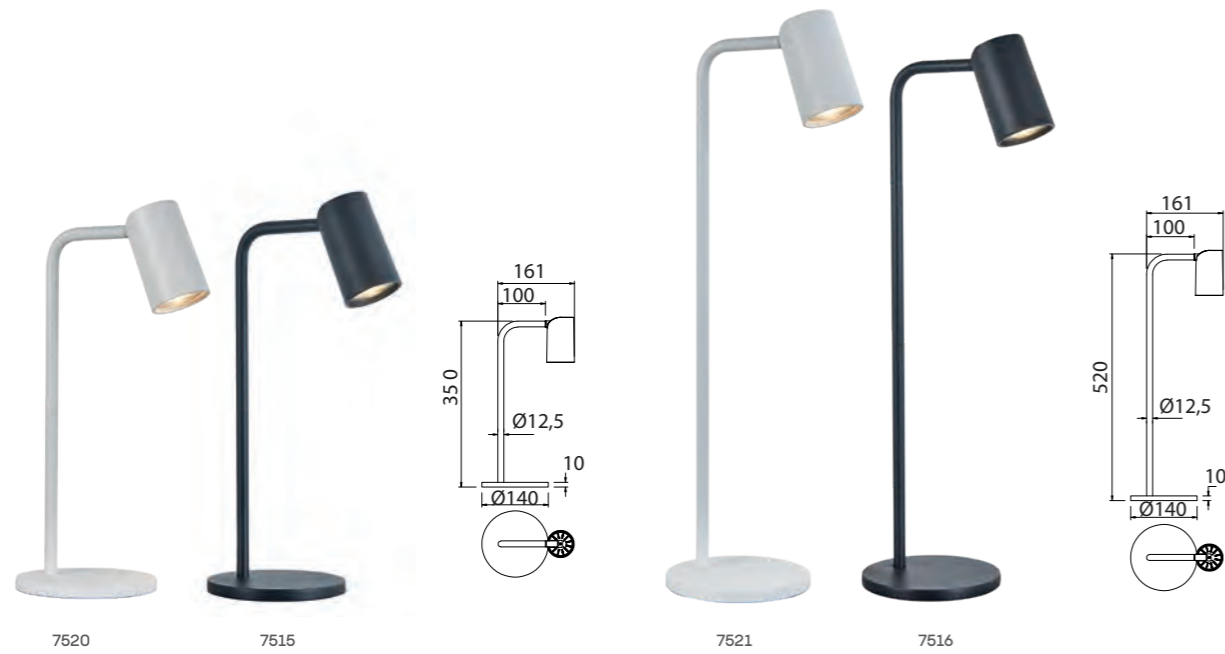

REFERENCE	BULB (No incl)	FINISH
7520	1L x GU10	Blanco arena-Sand white
7521	1L x GU10	Blanco arena-Sand white
7515	1L x GU10	Negro mate-Matt black
7516	1L x GU10	Negro mate-Matt black
máx. 10W LED (No incl) 100-240V~50/60Hz Aluminio-Aluminium		

K	Wat LED	Reference
3000K	6W	R09196
4000K	6W	R09214
5000K	6W	R09197