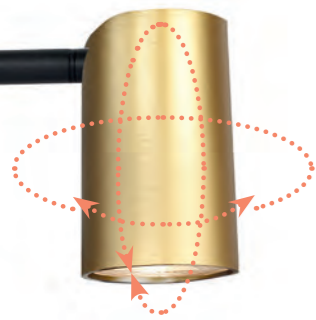

REFERENCE	BULB (No incl)	FINISH	SIZE
8491	1L x GU10	Oro+Negro-Gold+Black	350 mm
8492	1L x GU10	Oro+Negro-Gold+Black	520 mm

máx. 10W LED (No incl) 100-240V~50/60Hz Aluminio-Aluminium

Bombillas recomendadas-Suggested bulbs