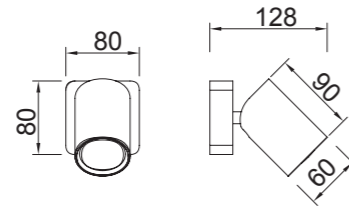

ErP COMPLIANT

RoHS compliant

REFERENCE	BULB (No incl)	FINISH	
6283	1L x GU10	Blanco mate-Matt white	Sin interruptor No switch
6713	1L x GU10	Negro mate-Matt black	Sin interruptor No switch
NEW 8490	1L x GU10	Oro-Gold	Sin interruptor No switch
6284	1L x GU10	Blanco mate-Matt white	Con interruptor With switch
6714	1L x GU10	Negro mate-Matt black	Con interruptor With switch
máx. 10W LED (No incl)		100-240V - 50/60Hz Aluminio-Aluminium