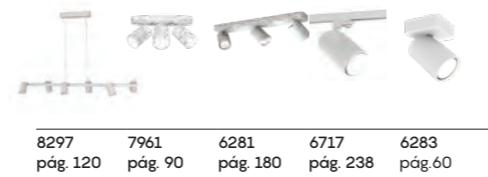

Bombillas recomendadas-Suggested bulbs