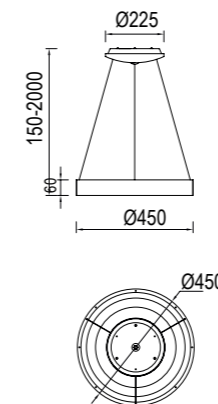

NISEKO

Lámpara-Pendant lamp

7750 Blanco-White
LED 60W 3000K-6000K 4200lm
Dimmable

7751 Blanco-White
LED 50W 3000K-6000K 3500lm
Dimmable

7752 Blanco-White
LED 30W 3000K-6000K 2100lm
Dimmable

7758 Oro-Gold
LED 30W 3000K-6000K 2100lm
Dimmable

7757 Oro-Gold
LED 50W 3000K-6000K 3500lm
Dimmable

7756 Oro-Gold
LED 60W 3000K-6000K 4200lm
Dimmable

R00135

R00135

Metal/Acrílico-Metal/Acrylic 220-240V~50/60H

Metal/Acrílico-Metal/Acrylic 220-240V~50/60H