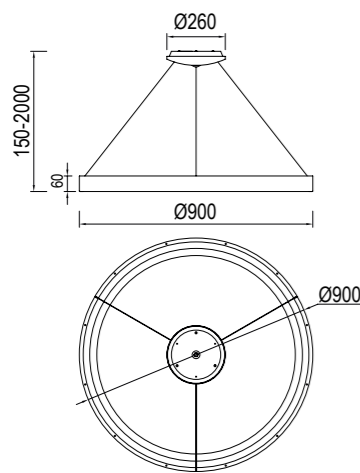

7758 Oro-Gold
LED 30W 3000K-6000K 2100lm
Dimmable

7757 Oro-Gold
LED 50W 3000K-6000K 3500lm
Dimmable

7756 Oro-Gold
LED 60W 3000K-6000K 4200lm
Dimmable

R00135