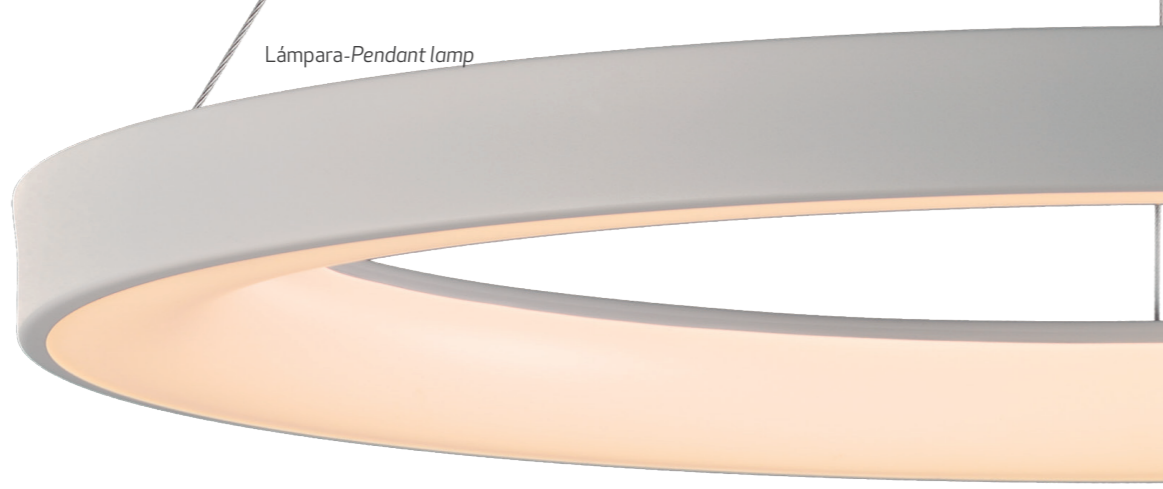

NISEKO

7753 Negro-Black
LED 60W 3000K-6000K 4200lm
 Dimmable

7754 Negro-Black
LED 50W 3000K-6000K 3500lm
 Dimmable

7755 Negro-Black
LED 30W 3000K-6000K 2100lm
 Dimmable

R00135

Metal/Acrílico-Metal/Acrylic 220-240V~50/60H

NISEKO

Lámpara-Pendant lamp

7750 Blanco-White
LED 60W 3000K-6000K 4200lm
Dimmable

7751 Blanco-White
LED 50W 3000K-6000K 3500lm
Dimmable

7752 Blanco-White
LED 30W 3000K-6000K 2100lm
Dimmable

7758 Oro-Gold
LED 30W 3000K-6000K 2100lm
Dimmable

7757 Oro-Gold
LED 50W 3000K-6000K 3500lm
Dimmable

7756 Oro-Gold
LED 60W 3000K-6000K 4200lm
Dimmable

R00135

R00135

Metal/Acrílico-Metal/Acrylic 220-240V~50/60H

Metal/Acrílico-Metal/Acrylic 220-240V~50/60H

8015 Madera-Wood
LED 66W 3000K-6000K 5440lm
Dimmable