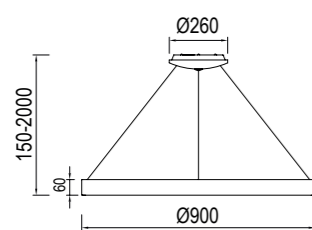

8016 Madera-Wood
LED 50W 3000K-6000K 3760lm
Dimmable

8017 Madera-Wood
LED 32W 3000K-6000K 2560lm
Dimmable

R00135

Acrílico-Acrylic 220-240V~ 50/60H