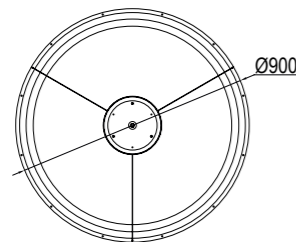

8015 Madera-Wood
LED 66W 3000K-6000K 5440lm
Dimmable

8016 Madera-Wood
LED 50W 3000K-6000K 3760lm
Dimmable

8017 Madera-Wood
LED 32W 3000K-6000K 2560lm
Dimmable

R00135

Acrílico-Acrylic 220-240V~ 50/60H