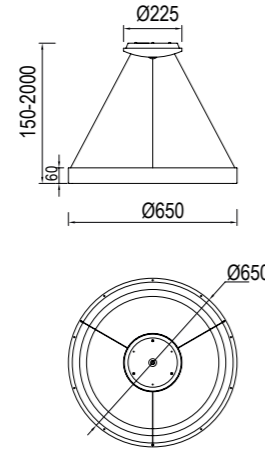

7758 Oro-Gold
LED 30W 3000K-6000K 2100lm
Dimmable

7757 Oro-Gold
LED 50W 3000K-6000K 3500lm
Dimmable

7756 Oro-Gold
LED 60W 3000K-6000K 4200lm
Dimmable

R00135