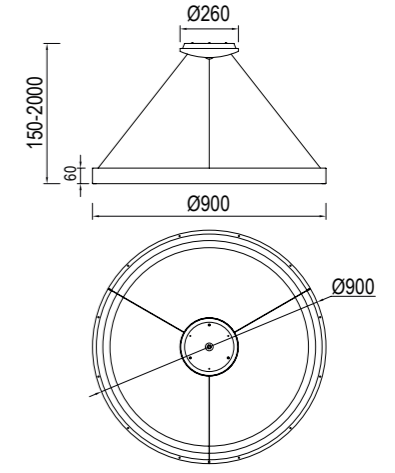

R00135

Metal/Acrílico-Metal/Acrylic 220-240V~50/60H

Metal/Acrílico-Metal/Acrylic 220-240V~50/60H