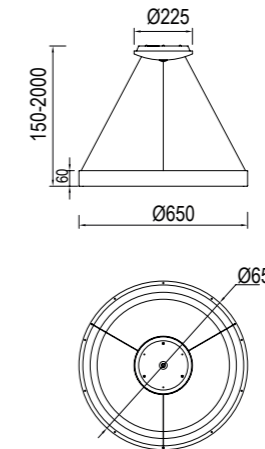

NISEKO

Lámpara-Pendant lamp

7750 Blanco-White
LED 60W 3000K-6000K 4200lm
Dimmable

7751 Blanco-White
LED 50W 3000K-6000K 3500lm
Dimmable

7752 Blanco-White
LED 30W 3000K-6000K 2100lm
Dimmable

7758 Oro-Gold
LED 30W 3000K-6000K 2100lm
Dimmable

7757 Oro-Gold
LED 50W 3000K-6000K 3500lm
Dimmable

7756 Oro-Gold
LED 60W 3000K-6000K 4200lm
Dimmable

R00135

R00135

Metal/Acrílico-Metal/Acrylic 220-240V~50/60H

Metal/Acrílico-Metal/Acrylic 220-240V~50/60H