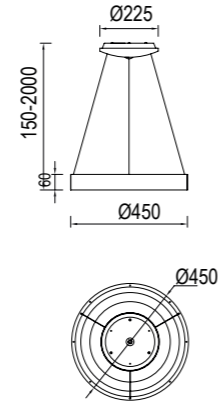

7758 Oro-Gold
LED 30W 3000K-6000K 2100lm
Dimmable

7757 Oro-Gold
LED 50W 3000K-6000K 3500lm
Dimmable

7756 Oro-Gold
LED 60W 3000K-6000K 4200lm
Dimmable

R00135