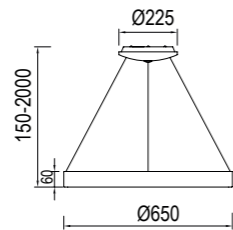

8016 Madera-Wood
LED 50W 3000K-6000K 3760lm
Dimmable

8017 Madera-Wood
LED 32W 3000K-6000K 2560lm
Dimmable

R00135

Acrílico-Acrylic 220-240V~ 50/60H