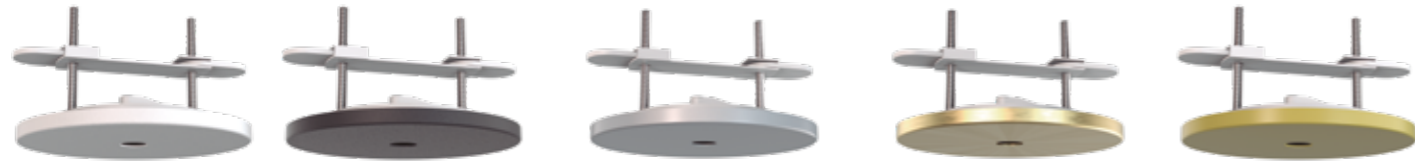

ELSA

Florón empotrable-Recessed base