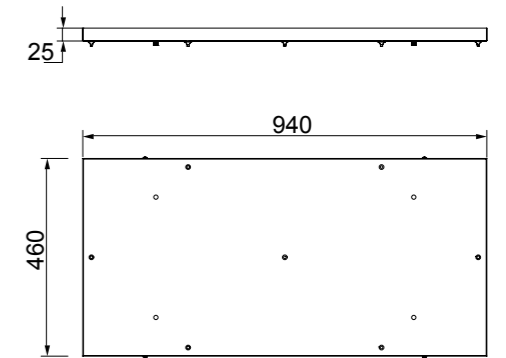

FLORÓN TECHO 7L - CEILING CUP 7L

- **8263**
  Blanco-White
- **8273**
  Cromo-Chrome
- **8268**
  Oro-Gold
- **8517**
  Negro-Black