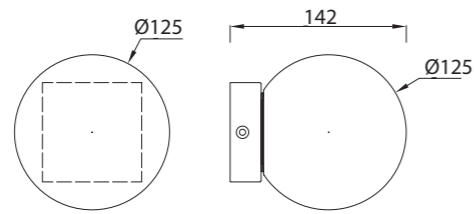

Ref	K	Led Watt	Lumens	Finish
8889	3000K	6W	420lm	Negro-Black
8890	3000K	6W	420lm	Oro satinado-Satin gold
220-240V ~ 50/60Hz CRI: ≥ 80				Aluminio-Aluminium