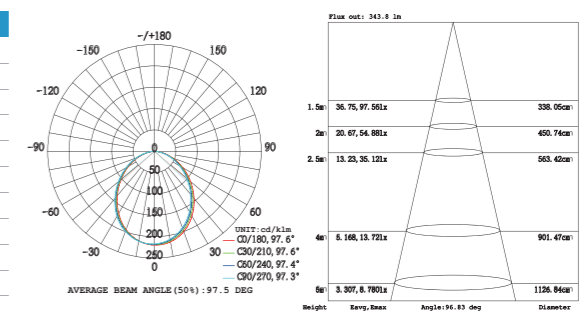

Features

- Voltage: AC 220-240V 50/60Hz 100mA
- 25,000hrs long life time
- Instant start with full bright output flick free
- Perfect replacement for 75W incandescent Bulb
- Low temperature, safety to touch
- No UV or IR emission, mercury FREE
- This lamp is not suitable for accent lighting

9W GU10 CCT

Item No.	R09289		
Potencia nominal/Wattage(W)	9		
Temperatura de color/CCT(K)	3000K	4200K	5700K
Flujo luminoso/Luminous Flux(lm)	920	950	1000
Tensión nominal/Voltage(V)	AC 220-240V 50/60Hz		
Regulable/Dimmable	NO		
CRI	≥80		
Casquillo/Lamp Head	GU10		
Ángulo/Beam Angle(deg)	120°		
Material	Aluminio+PC/Aluminum+PC		
Dimensiones/Dimensions(mm)	Φ50*57		

9W LED ↔ 75W Incandescent lamp (Lux.)