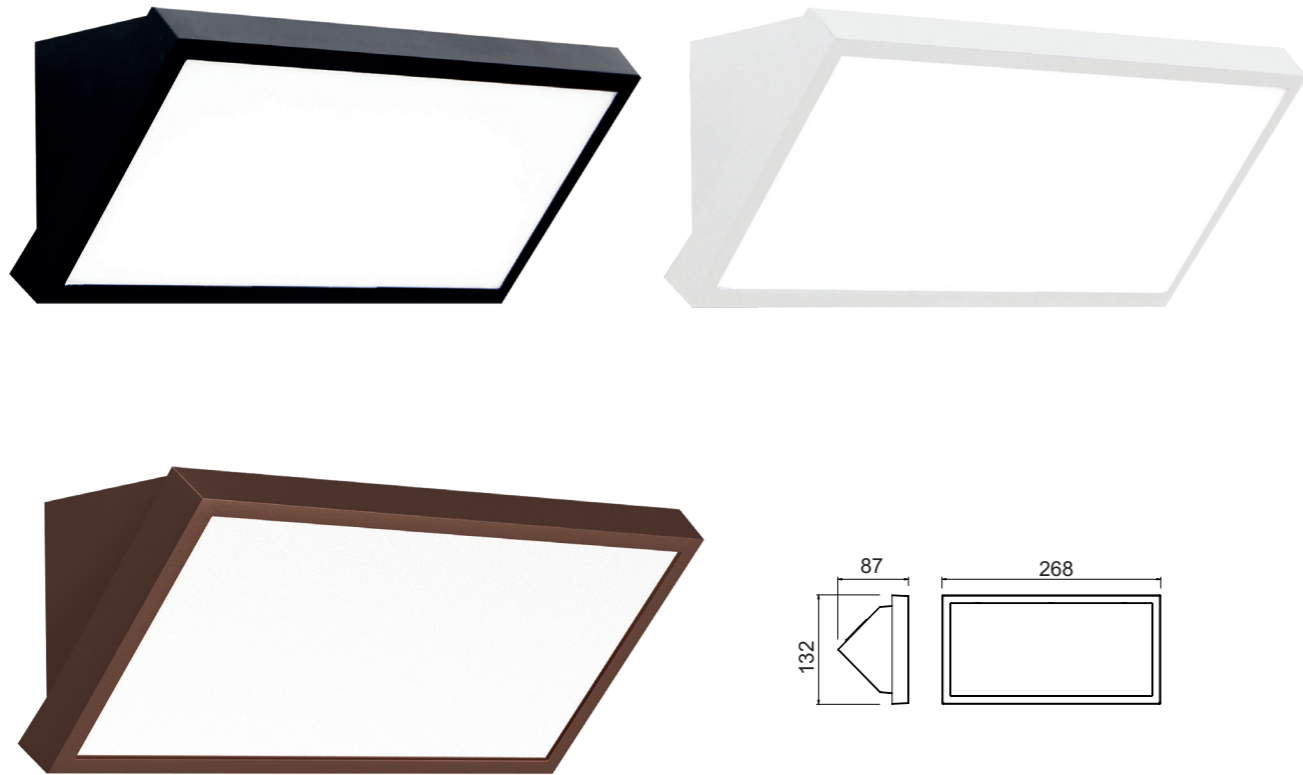

Ref	CCT switch	Led Watt	Lumens	Finish
8860	2700K-3300K-4000K	20W	1600lm	Negro-Black
8861	2700K-3300K-4000K	20W	1600lm	Blanco-White
8862	2700K-3300K-4000K	20W	1600lm	Corten-Corten
220-240V~ 50/60Hz CRI: ≥ 80				PP+PC-PP+PC