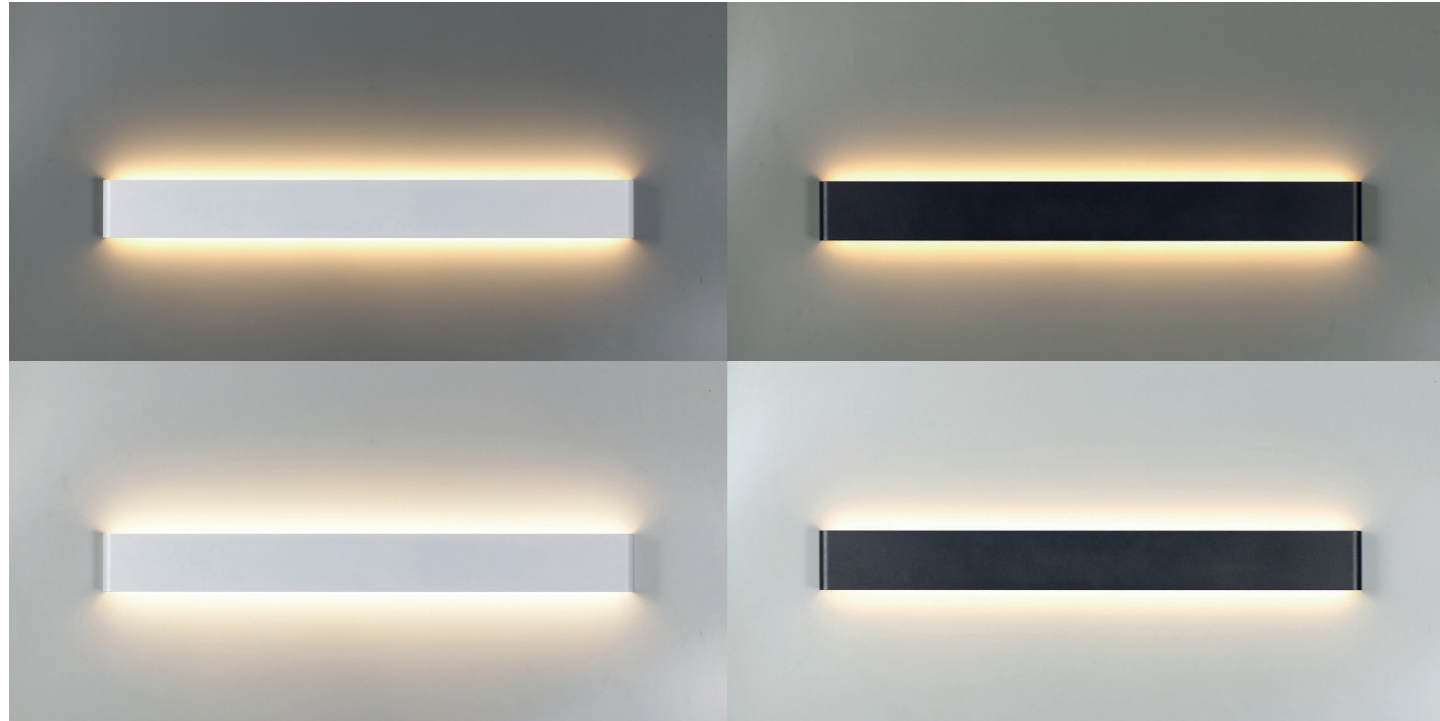

Ref	K	Led Watt	Lumens	Finish
8908	3000K	20W	1650lm	Blanco-White
8909	4000K	20W	1900lm	Blanco-White
8910	2700K	20W	1600lm	Negro-Black
8911	3000K	20W	1600lm	Negro-Black
		220-240V - 50/60Hz CRI:≥ 80		Aluminio/Acrílico-Aluminium/Acrylic