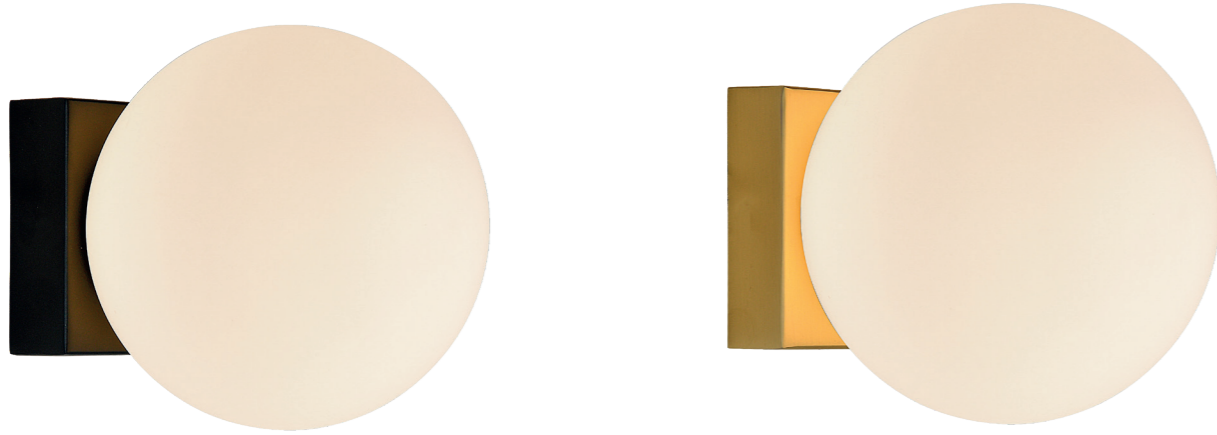

NOT INCLUDED

3 YEAR WARRANTY GARANTIA

IP20

PUEBLA
New

Colgante-Pendant lamp

Indoor

Ref	K	Led Watt	Lumens	Finish
8887	3000K	9W	630lm	Negro-Black
8888	3000K	9W	630lm	Oro satinado-Satin gold
220-240V~ 50/60Hz CRI:≥ 80				Aluminio-Aluminium