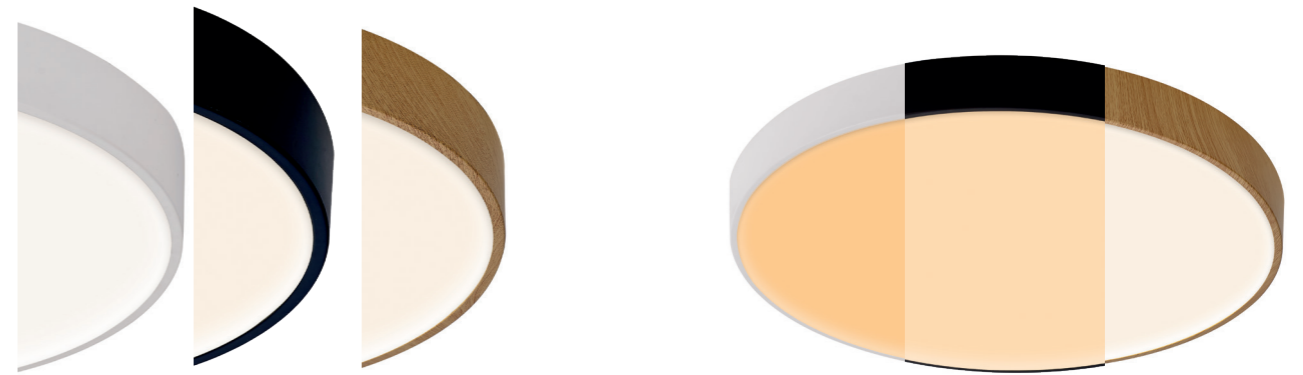

White-Black-Wood

CCT switch 2700K-3300K-4000K