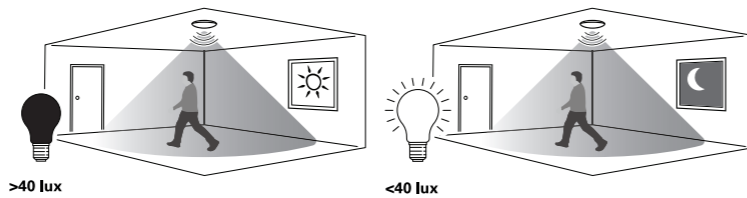

Sensibilidad