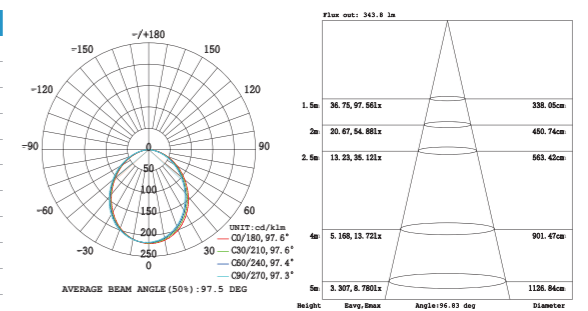

Features

- Voltage: AC 220-240V 50/60Hz 100mA
- 25,000hrs long life time
- Instant start with full bright output flick free
- Perfect replacement for 35W incandescent bulb
- Low temperature, safety to touch
- No UV or IR emission, mercury FREE
- This bulb is not suitable for accent lighting

4W GU10 310 Lumen

4W LED ↔ 35W Incandescent lamp (Lux.)

Item No.	R09280	R09281	R09282
Potencia nominal/Wattage(W)		4	
Temperatura de color/CCT(K)	2700K	3000K	4000K
Flujo luminoso/Luminous Flux(lm)	290	310	330
Tensión nominal/Voltage(V)	AC 220-240V 50/60Hz		
Regulable/Dimmable	NO		
CRI	≥80		
Casquillo/Lamp Head	GU10		
Ángulo/Beam Angle(deg)	38°		
Material	Aluminio+PC/Aluminum+PC		
Dimensiones/Dimensions(mm)	Φ34*48