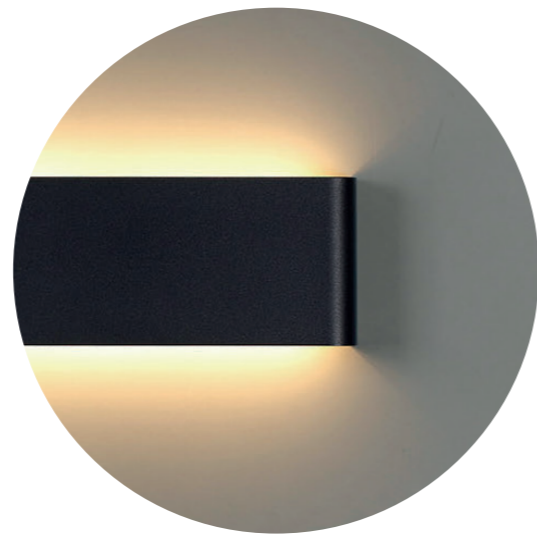

Ref	K	Led Watt	Lumens	Finish
8908	3000K	20W	1650lm	Blanco-White
8909	4000K	20W	1900lm	Blanco-White
8910	2700K	20W	1600lm	Negro-Black
8911	3000K	20W	1600lm	Negro-Black
		220-240V - 50/60Hz CRI:≥ 80		Aluminio/Acrílico-Aluminium/Acrylic