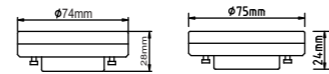

12W LED ↔ 75W Incandescent lamp (Lux.)