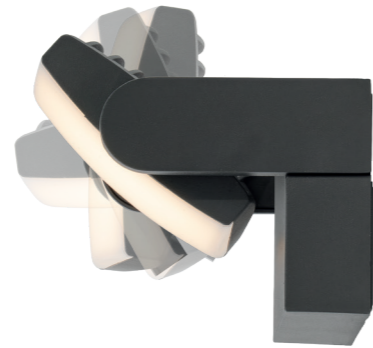

HOOD
New

Apliques Exterior-Outdoor wall lamp

Outdoor