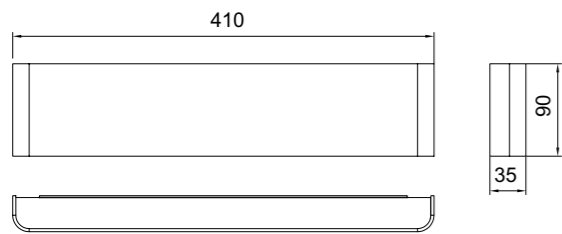

Ref	K	Led Watt	Lumens	Finish
8904	3000K	14W	1150lm	Blanco-White
8905	4000K	14W	1350lm	Blanco-White
8906	2700K	14W	1100lm	Negro-Black
8907	3000K	14W	1100lm	Negro-Black
		220-240V~ 50/60Hz CRI:≥ 80		Aluminio/Acrílico-Aluminium/Acrylic