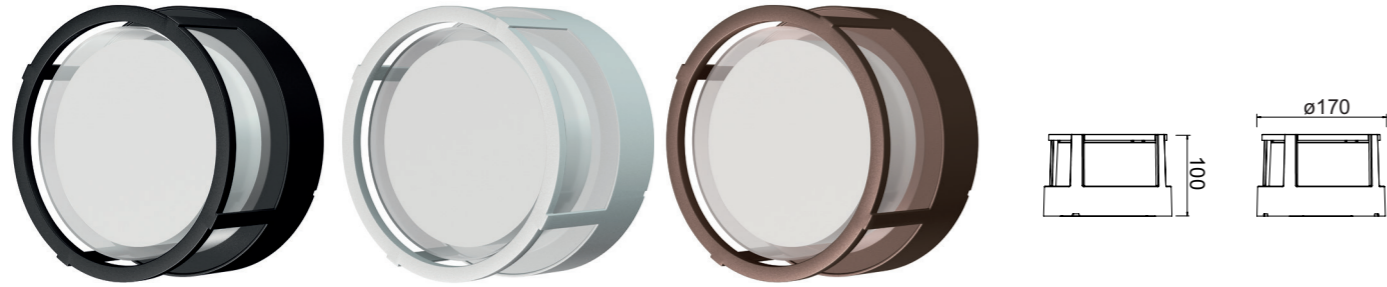

Ref	CCT switch	Led Watt	Lumens	Finish
8857	2700K-3300K-4000K	15W	1200lm	Negro-Black
8858	2700K-3300K-4000K	15W	1200lm	Blanco-White
8859	2700K-3300K-4000K	15W	1200lm	Corten-Corten
220-240V - 50/60Hz CRI:≥ 80				PP+PC-PP+PC