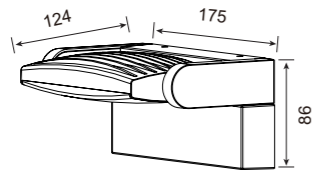

HOOD
New

Apliques Exterior-Outdoor wall lamp

Outdoor