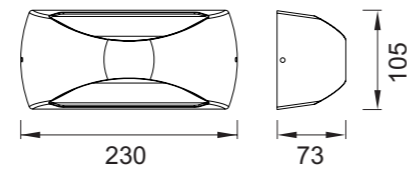

HOOD
New

Apliques Exterior-Outdoor wall lamp

Outdoor

Ref	CCT	Led Watt	Lumens	Finish
8895	3000K	12W	1100lm	Blanco-White
8896	3000K	12W	1100lm	Gris oscuro-Dark grey
220-240V ~ 50/60Hz CRI: ≥ 80				Aluminio/Acrílico-Aluminium/Acrylic