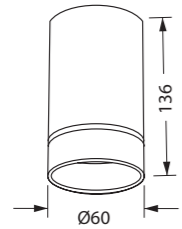

Accesorios incluidos-Accessories included

Ref	Bulb (no incl)	Finish
8885	1L x GU10	Negro-Black
8886	1L x GU10	Blanco-White
máx. 12W LED (No incl)		100-240V~50/60Hz Aluminio-Aluminium

Bombillas recomendadas-Suggested bulbs

K	Wat LED	On/Off	Dimmable	Lumens
2700K	7W	R09254	R09257	510lm
3000K	7W	R09255	R09258	540lm
4000K	7W	R09256	R09259	570lm

NOT INCLUDED

3 YEAR WARRANTY GARANTIA

IP20