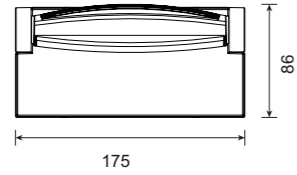

HOOD
New

Apliques Exterior-Outdoor wall lamp

Outdoor