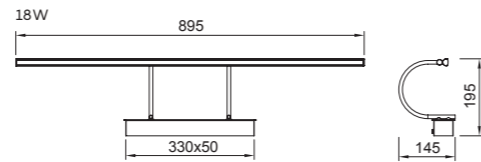

PARACURU
New

Apliques-Wall lights

Indoor