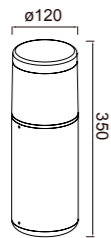

Ref	Bulb (no incl)	Finish	SIZE
8844	1L x E27	Gris Oscuro-Dark grey	ø120
8845	1L x E27	Blanco-White	ø120
8846	1L x E27	Gris Oscuro-Dark grey	110x110
8847	1L x E27	Blanco-White	110x110
máx. 20W LED (No incl)		100-240V - 50/60Hz Aluminium/PC-Aluminium/PC