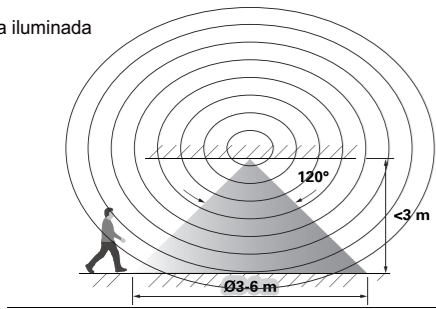

Ref	CCT switch	Led Watt	Lumens	Finish	Sensor
8850	2700K-3000K-4000K	8W	720lm	Blanco-White	PIR
220-240V~ 50/60Hz CRI:≥ 80		Aluminio/PC-Aluminium/PC			

Área iluminada