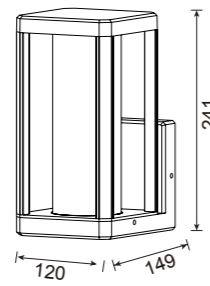

Ref	Bulb (no incl)	Finish
8897	1L x E27	Negro-Black
8898	1L x E27	Blanco-White
8899	1L x E27	Gris oscuro-Dark grey
máx. 20W LED (No incl)		100-240V ~ 50/60Hz Aluminio/cristal-Aluminium/glass