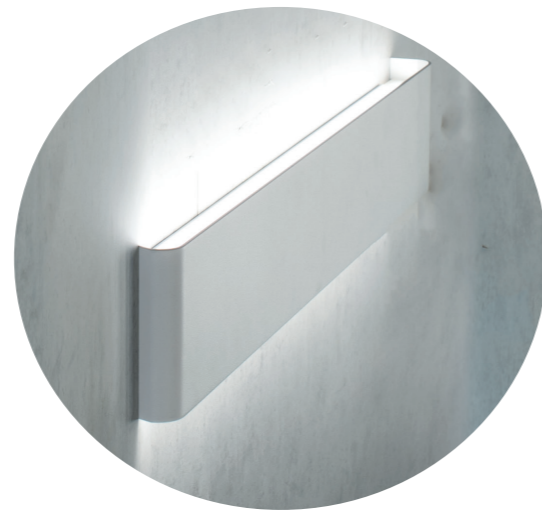

Ref	K	Led Watt	Lumens	Finish
8904	3000K	14W	1150lm	Blanco-White
8905	4000K	14W	1350lm	Blanco-White
8906	2700K	14W	1100lm	Negro-Black
8907	3000K	14W	1100lm	Negro-Black
		220-240V~ 50/60Hz CRI:≥ 80		Aluminio/Acrílico-Aluminium/Acrylic