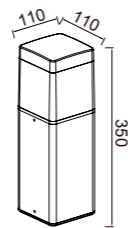

Ref	Bulb (no incl)	Finish	SIZE
8844	1L x E27	Gris Oscuro-Dark grey	ø120
8845	1L x E27	Blanco-White	ø120
8846	1L x E27	Gris Oscuro-Dark grey	110x110
8847	1L x E27	Blanco-White	110x110
máx. 20W LED (No incl)		100-240V - 50/60Hz Aluminium/PC-Aluminium/PC