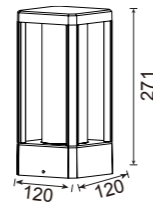

Ref	Bulb (no incl)	Finish
8900	1L x E27	Negro-Black
	máx. 20W LED (No incl)	100-240V~ 50/60Hz Aluminio/cristal-Aluminium/glass