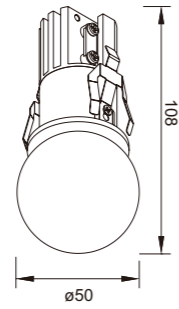

35mm

Ref	CCT	Led Watt	Lumens	Finish
8892	2700K	7W	610lm	Blanco-White
8893	3000K	7W	660lm	Blanco-White
8894	4000K	7W	700lm	Blanco-White
220-240V~ 50/60Hz CRI:≥ 80			Aluminio/Acrílico-Aluminium/Acrylic