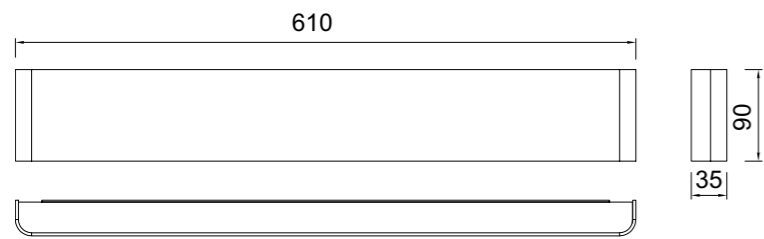

Ref	K	Led Watt	Lumens	Finish
8908	3000K	20W	1650lm	Blanco-White
8909	4000K	20W	1900lm	Blanco-White
8910	2700K	20W	1600lm	Negro-Black
8911	3000K	20W	1600lm	Negro-Black
		220-240V - 50/60Hz CRI:≥ 80		Aluminio/Acrílico-Aluminium/Acrylic