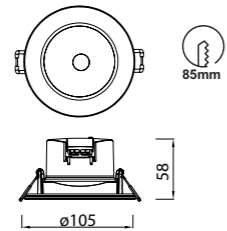

35mm

LED life / LED vida útil
30,000 h

ON / OFF
30,000

LED INCLUDED

garantía mantraco 5 años
WARRANTY GARANTIA LED

IP44

Ref	CCT switch	Led Watt	Lumens	Finish
8848	2700K-3000K-4000K	6'5W	630lm	Blanco-White
8849	2700K-3000K-4000K	10W	1000lm	Blanco-White
220-240V~ 50/60Hz CRI:≥ 80				Aluminio/PC-Aluminium/PC