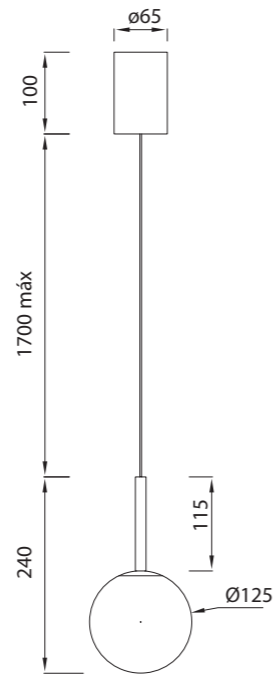

PUEBLA
New

Colgante-Pendant lamp

Indoor

Ref	K	Led Watt	Lumens	Finish
8887	3000K	9W	630lm	Negro-Black
8888	3000K	9W	630lm	Oro satinado-Satin gold
220-240V~ 50/60Hz CRI:≥ 80				Aluminio-Aluminium